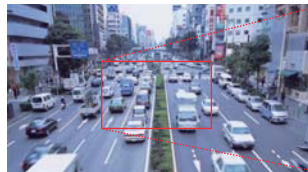

Optical Zoom Lens

Standard