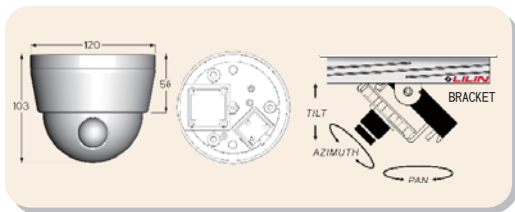

CMD 172

CMD 072

CAMERA SERIES

CMD 172 / 072
176 / 076

Features

- Wide dynamic range ratio 4000 : 1
- Ultrahigh resolution 600 TV Lines
- 3D-DNR (3 dimension-digital noise reduction)
- EIS (electronic image stabilization)
- HSBLC (highlight suppress back light compensation)
- OSD menu setup ▪ Digital zoom
- 3-Axis camera construction
- Screw-on design dome cover for easy and secure installation