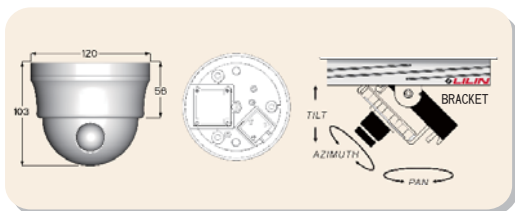

CMD 172

CMD 072

CAMERA SERIES

CMD 172 / 072
176 / 076

Features

- Wide dynamic range ratio 4000 : 1
- Ultrahigh resolution 600 TV Lines
- 3D-DNR (3 dimension-digital noise reduction)
- EIS (electronic image stabilization)
- HSBLC (highlight suppress back light compensation)
- OSD menu setup ▪ Digital zoom
- 3-Axis camera construction
- Screw-on design dome cover for easy and secure installation